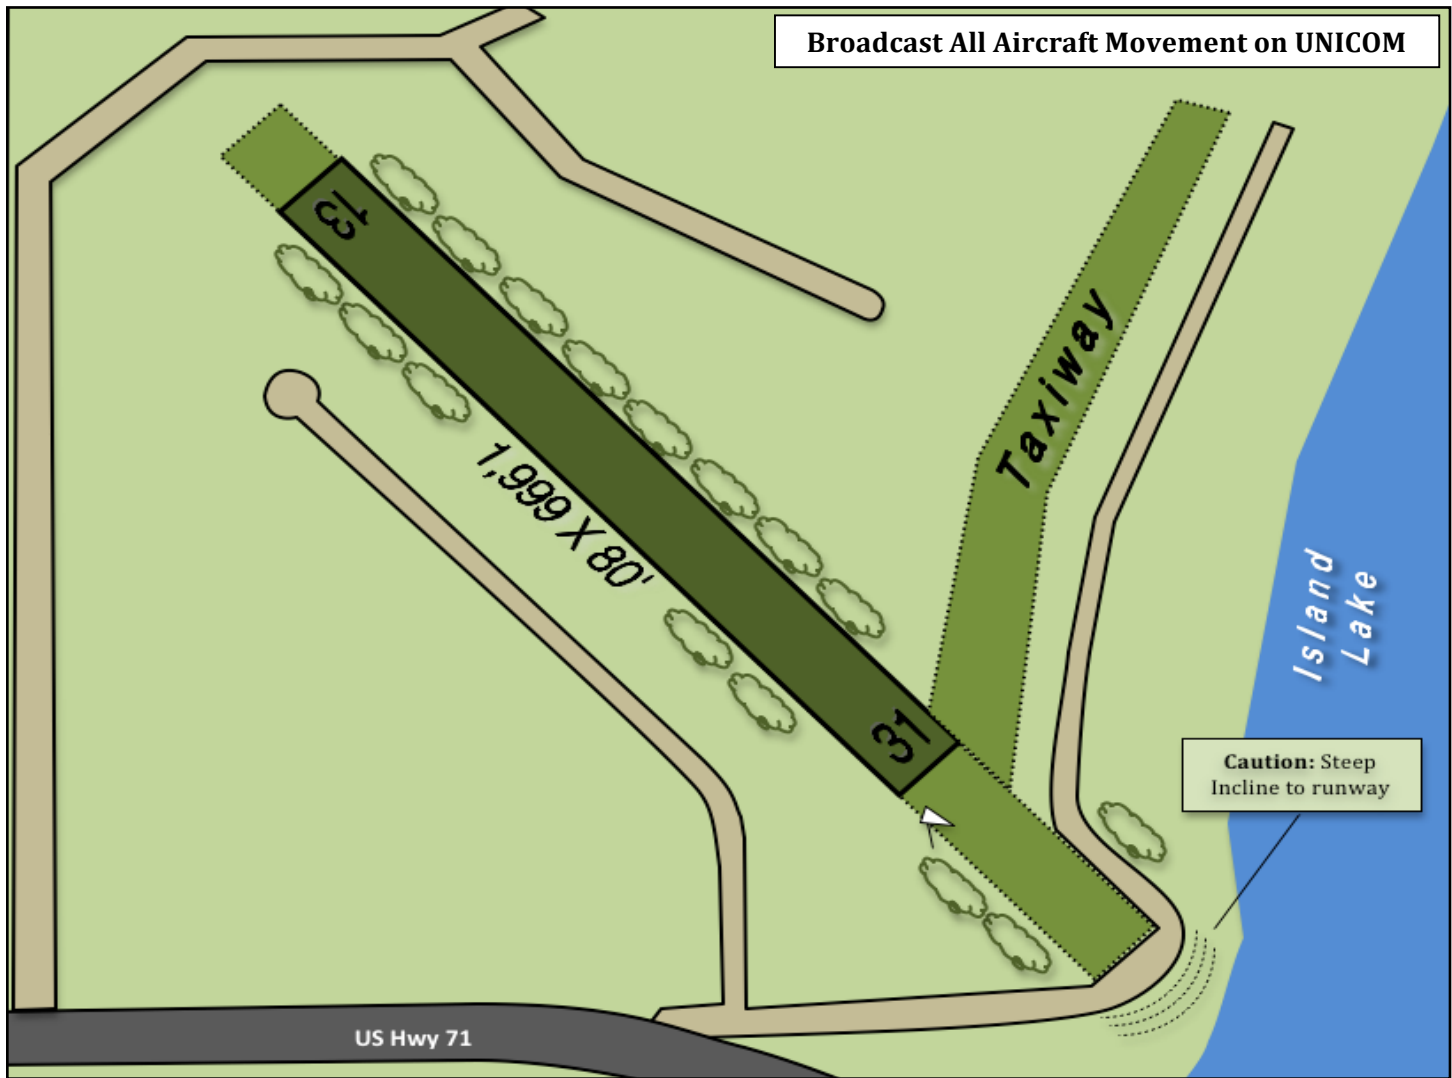

# MN86

Apt Elevation **1492'**  
 Variation 04E UTC -6 (UTC -5 DST)  
 R343/9.1 nm NW of PKD VOR  
 PARK RAPIDS VOR/DME 110.60

# SKY MANOR AERO ESTATES

ISLAND LAKE  
 PARK RAPIDS, MN

47-02-44.8520N / 095-07-21.0750W

<b>UNICOM:</b> 122.75  <b>ASOS:</b> PKD 110.6 (218) 732-0920	<b>ARTCC:</b> Minneapolis Center 134.75  <b>FSS:</b> Princeton 122.1	<b>Wind Indicator:</b> Yes <b>Segmented Circle:</b> No <b>Traffic Pattern:</b> STD <b>Pattern Alt:</b> 2,500' <b>Airport Unattended</b>	<b>PRIVATE AIRPORT</b>  MAINTAINED BY SKY MANOR AERO CLUB FOR MEMBERS. PRIOR PERMISSION REQUIRED.
--	--	---	--

Runway		Length	Width
13/31	Turf, Visual, Displaced Threshold	1999'	80'
Marking cones denote published landing field - Full runway length 3,200'			
No aircraft may be parked within 100' of runway 13/31 centerline			
Clear approach areas prior to taxing onto runway 13/31			
Taxiway	Turf, For Emergency Crosswind Landing Only	1900'	100'